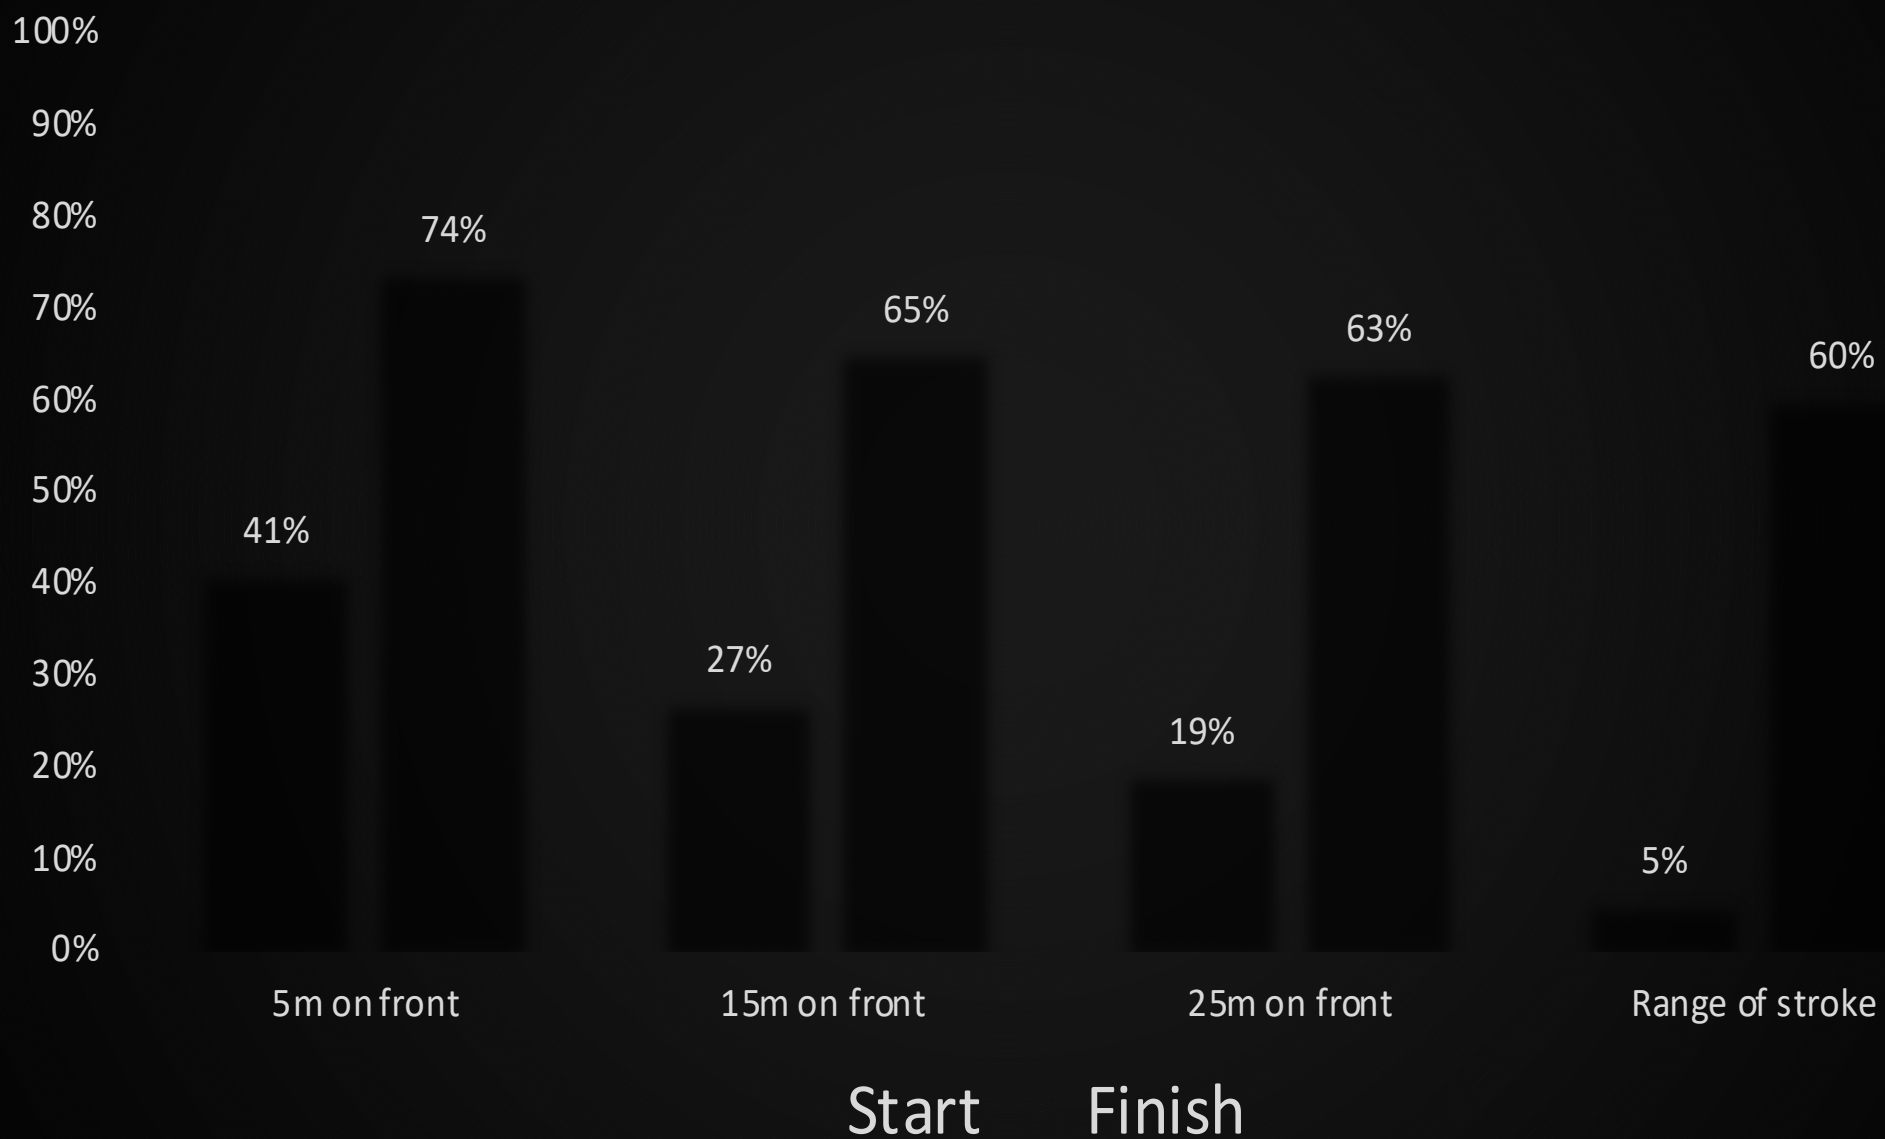

Woodfield Year 6 Swimming Progression 2023/24

*The above was completed in 1M deep, above ground pool where pupils were able to touch the bottom (Achievement was not given if the floor was used)